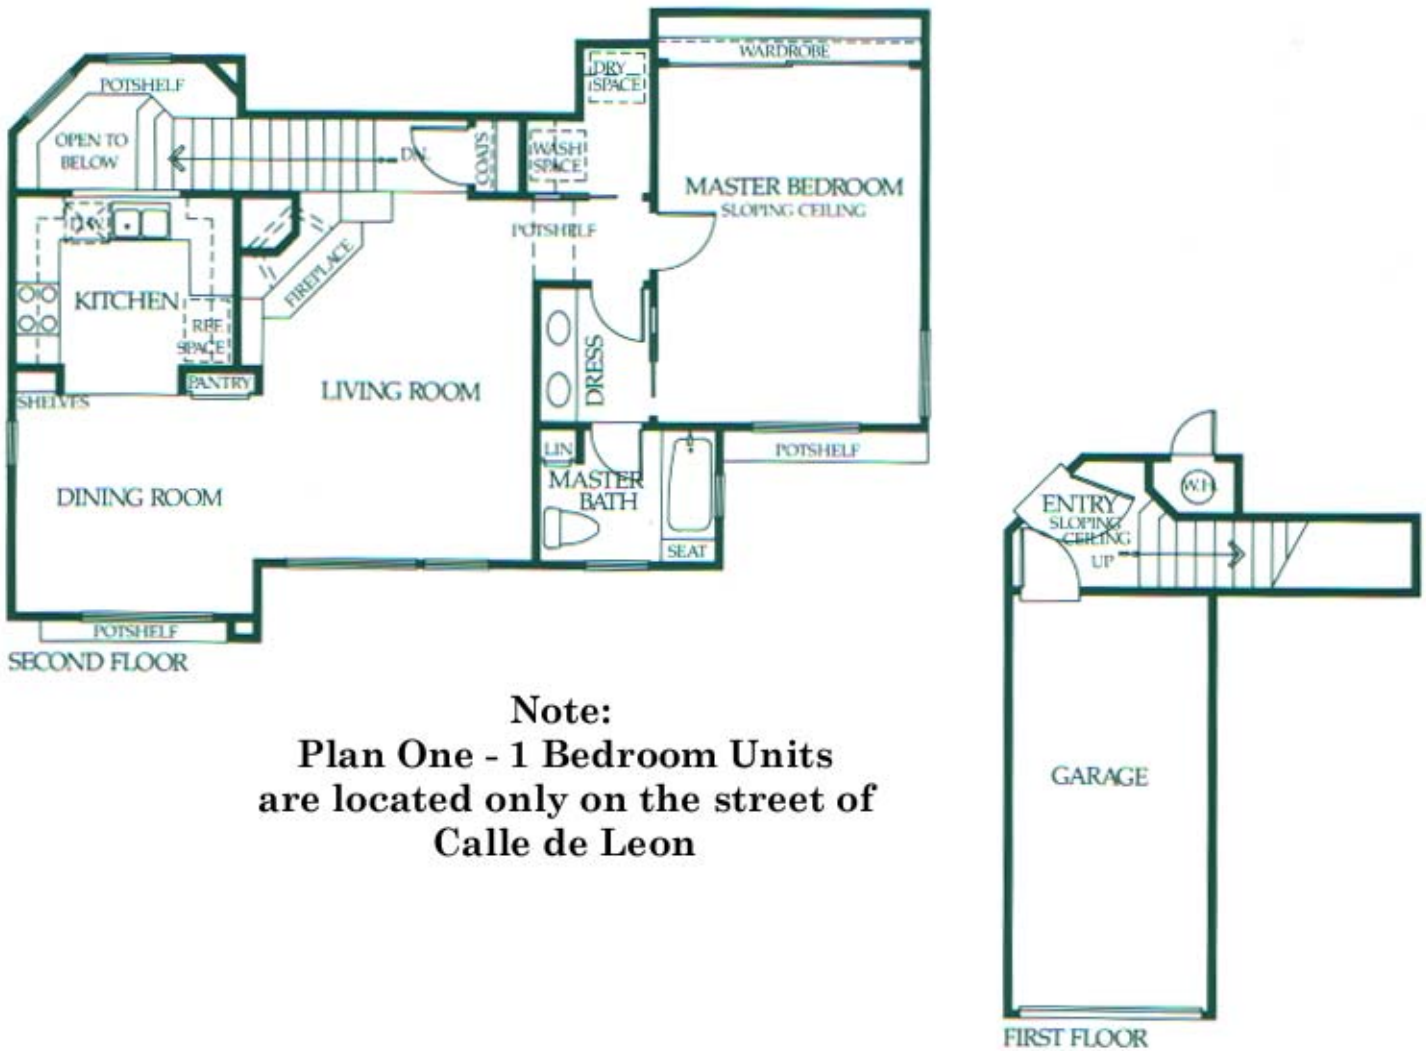

Plan One

1 Bedroom, 1 Bath, Living Room, Kitchen, Dining Room,
Attached Garage, 937 Sq. Ft.

Note:
Plan One - 1 Bedroom Units
are located only on the street of
Calle de Leon