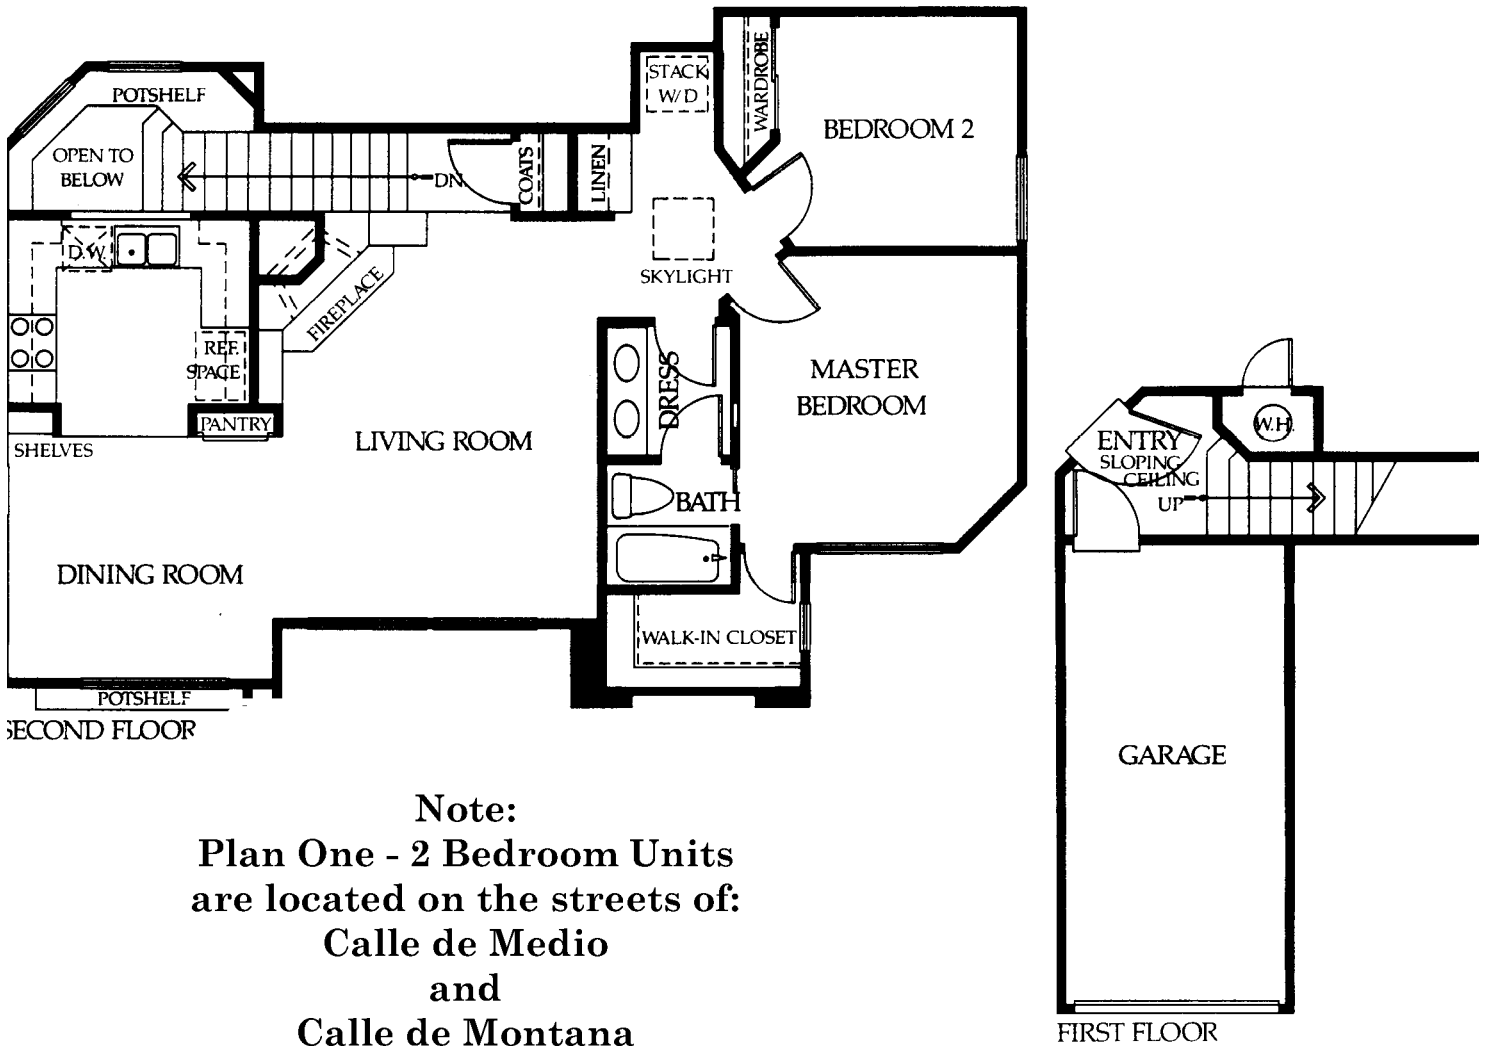

Plan One

2 Bedrooms, 1 Bath, Living Room, Kitchen, Dining Room,
Attached Garage, 998 Sq. Ft.

Note:
Plan One - 2 Bedroom Units
are located on the streets of:
Calle de Medio
and
Calle de Montana