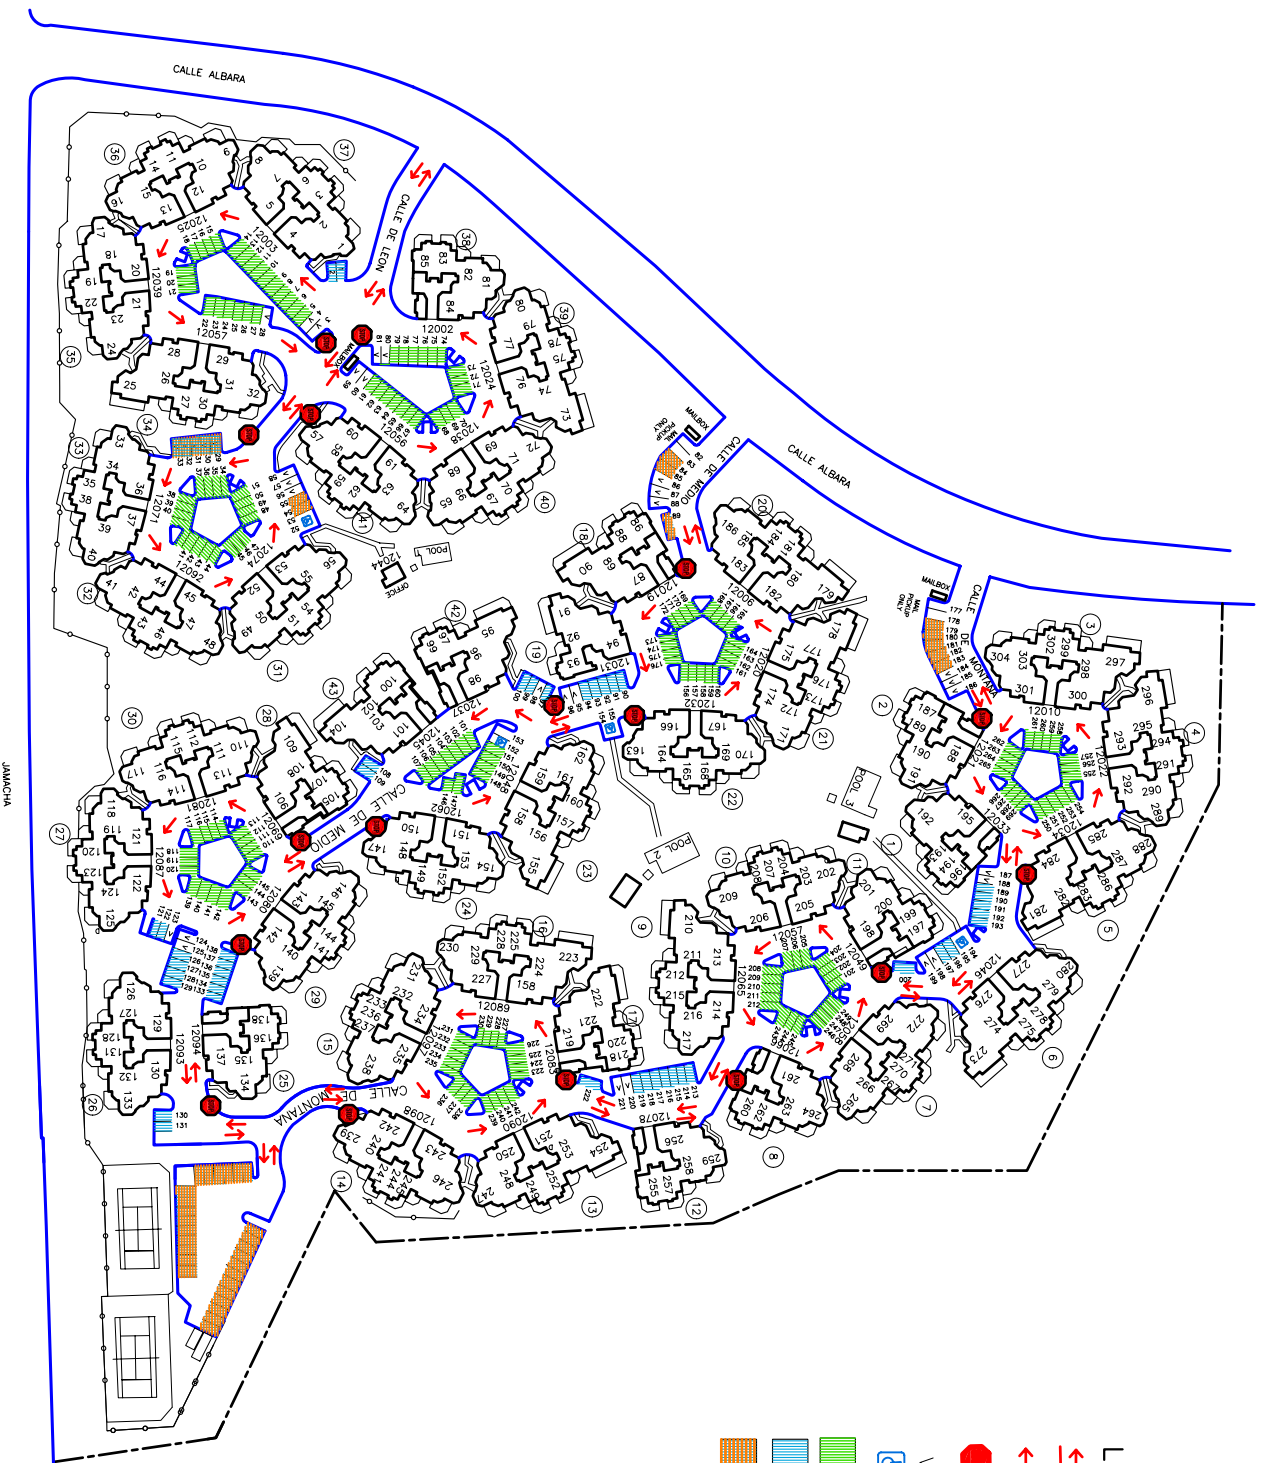

RANCHO VILLAS

LEGEND

- TWO-WAY TRAFFIC
- ONE-WAY TRAFFIC
- STOP SIGN
- VISITOR PARKING
- HANDICAPPED PARKING
- RESIDENT GREEN PASS
- RESIDENT BLUE PASS
- RESIDENT YELLOW PASS

TRAFFIC & PARKING AREAS

Prepared by

Site Plan Advantage

5111-D Renaissance Avenue
 San Diego, CA 92122
 (858) 452-7430